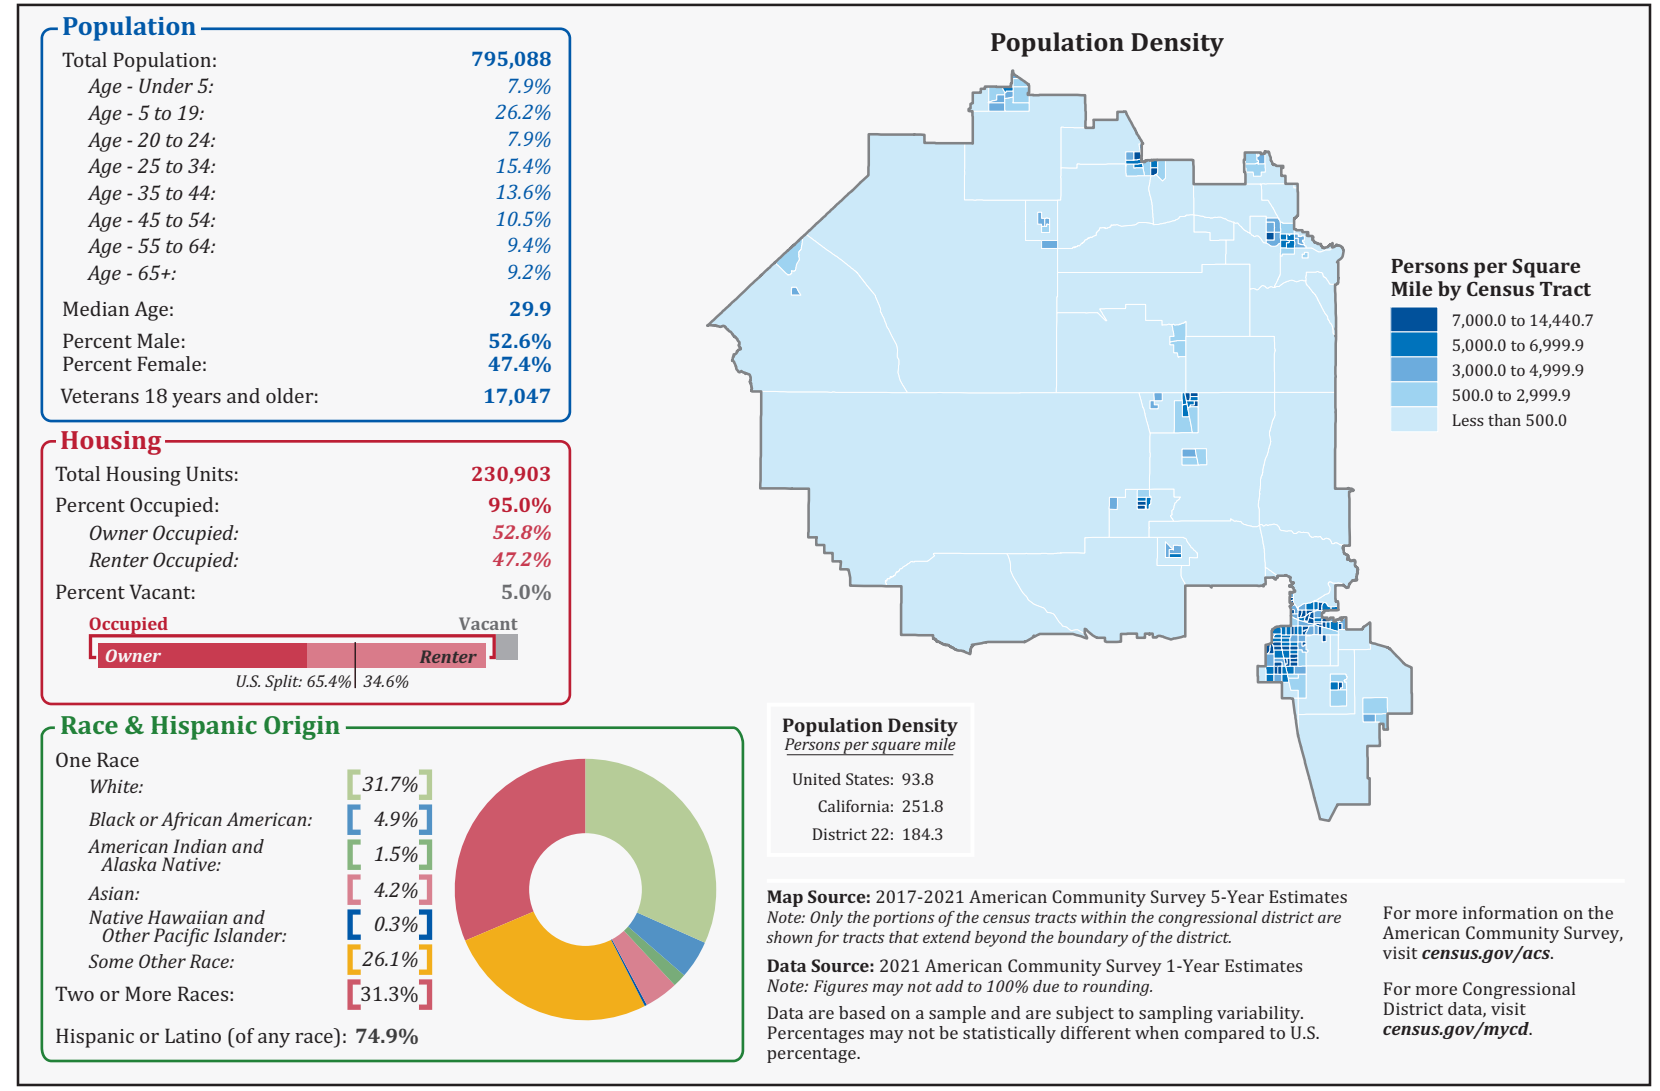

Congressional District 22 Profile