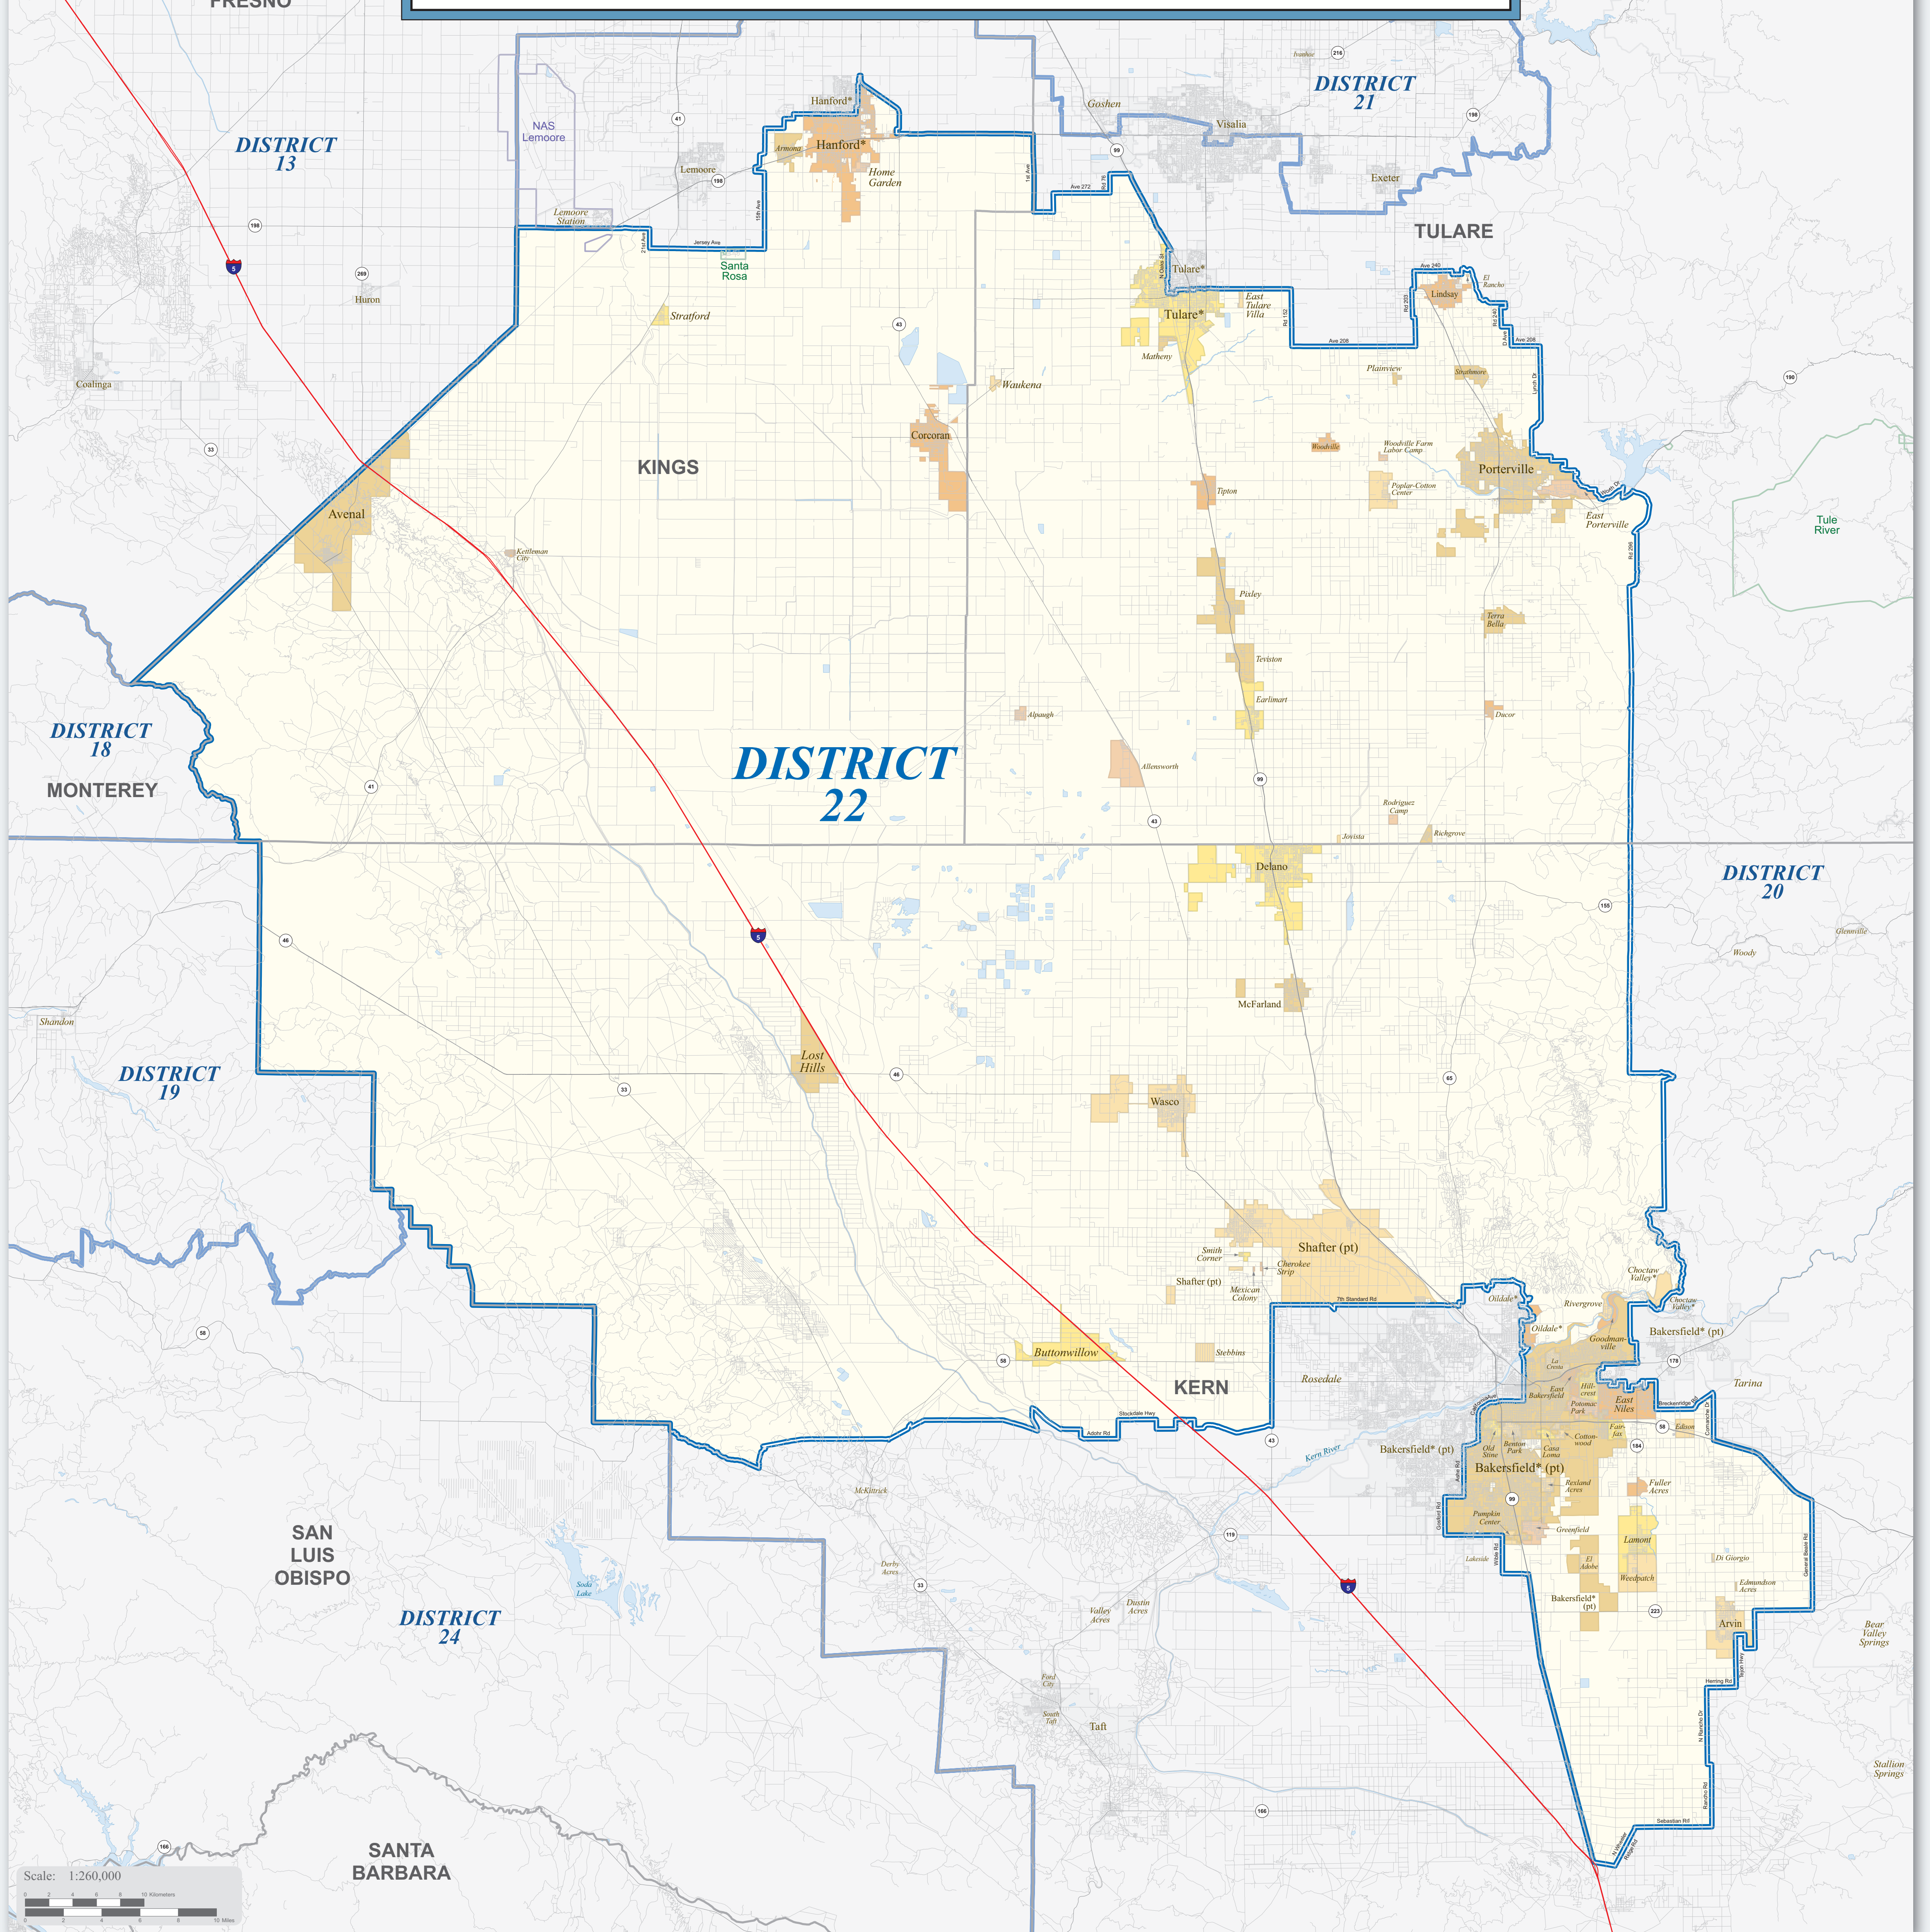

118th Congress of the United States

California - Congressional District 22

Representative David G. Valadao